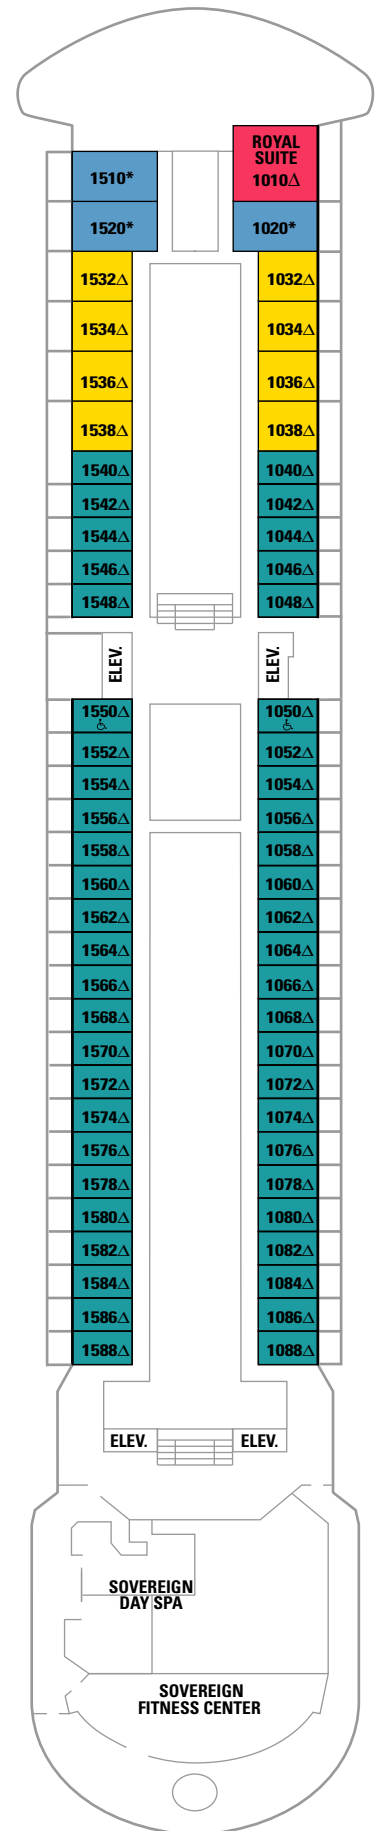

Get out there.®

Deck Ten on Sovereign of the Seas®

SUITE DELUXE

RS Royal Suite

Separate living room area with refrigerator and wet bar, private balcony and whirlpool bathtub. (670 sq. ft., balcony 141 sq.ft.)

OS Owner's Suite

Queen-size bed, private balcony, private bathroom with bathtub, and a large living area. (446 sq. ft., balcony 129 sq.ft.)

GS Grand Suite

Two twin beds (can convert into queen-size), private balcony, sitting area with queen-size sofa bed and private bathroom with bathtub. (382 sq. ft., balcony 90 sq. ft.)

JS Junior Suite

Two twin beds (can convert into queen-size), sitting area with sofa bed, private balcony and a private bathroom with bathtub. (264 sq. ft., balcony 74 sq. ft.)

PUBLIC AREAS

ShipShape® Fitness Center and Day Spa

* Deck Plans on this site are frequently updated. Please note that Printable Deck Plans may not reflect the most recent changes.